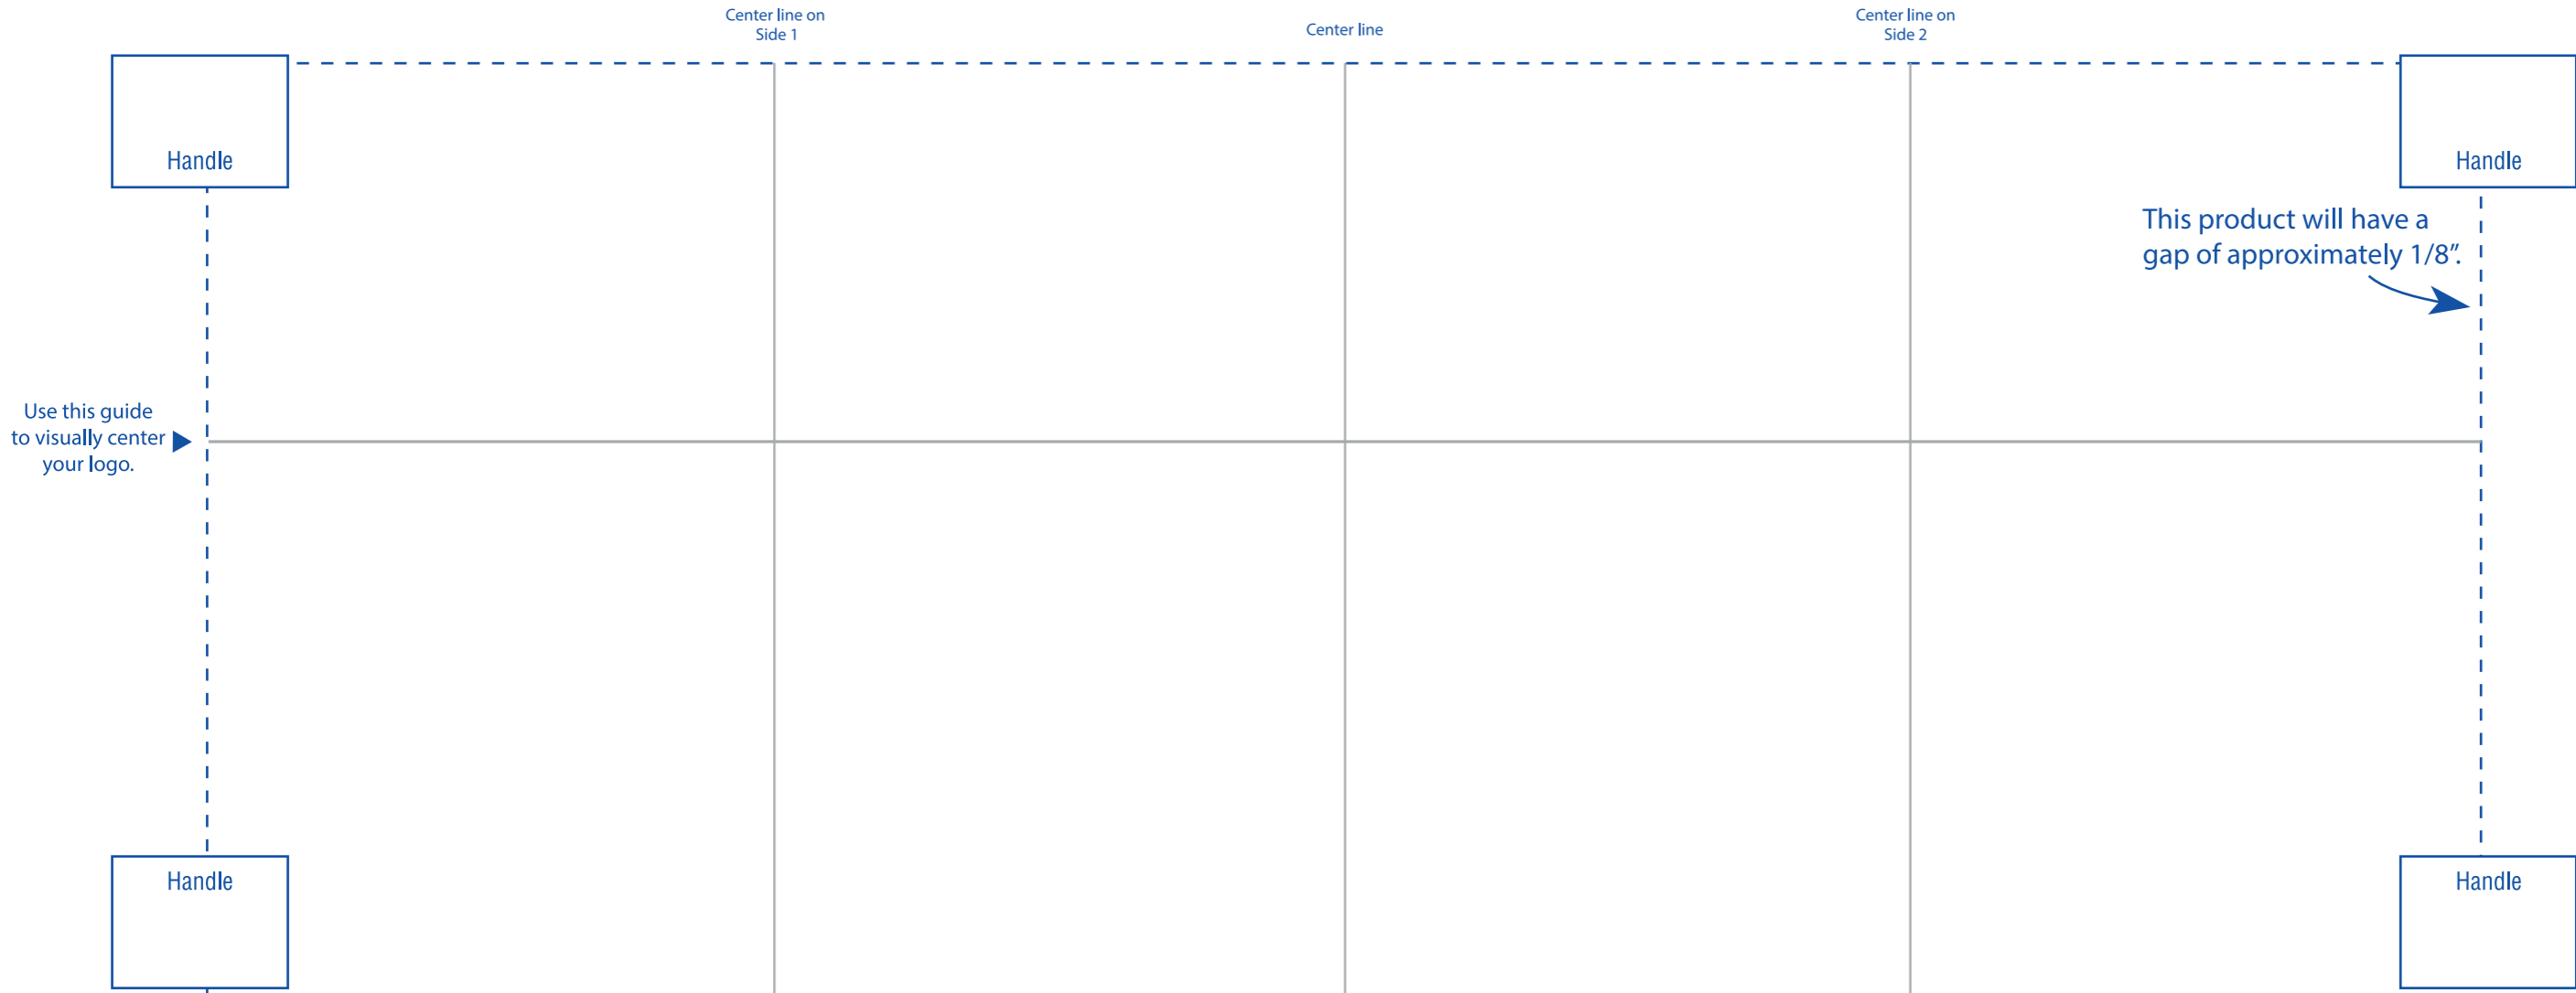

GREY LINES INDICATE GUIDES AND WILL NOT PRINT.
BLUE LINE SHOWS IMPRINT AND WILL NOT PRINT.

Template Size:
12.94" w x 5.32" h

12/19/19

**For best results, design your art using solid spot colors.
If process printing is desired you MUST contact your Salesperson.**

Background color simulates _____ cup color and does not print.