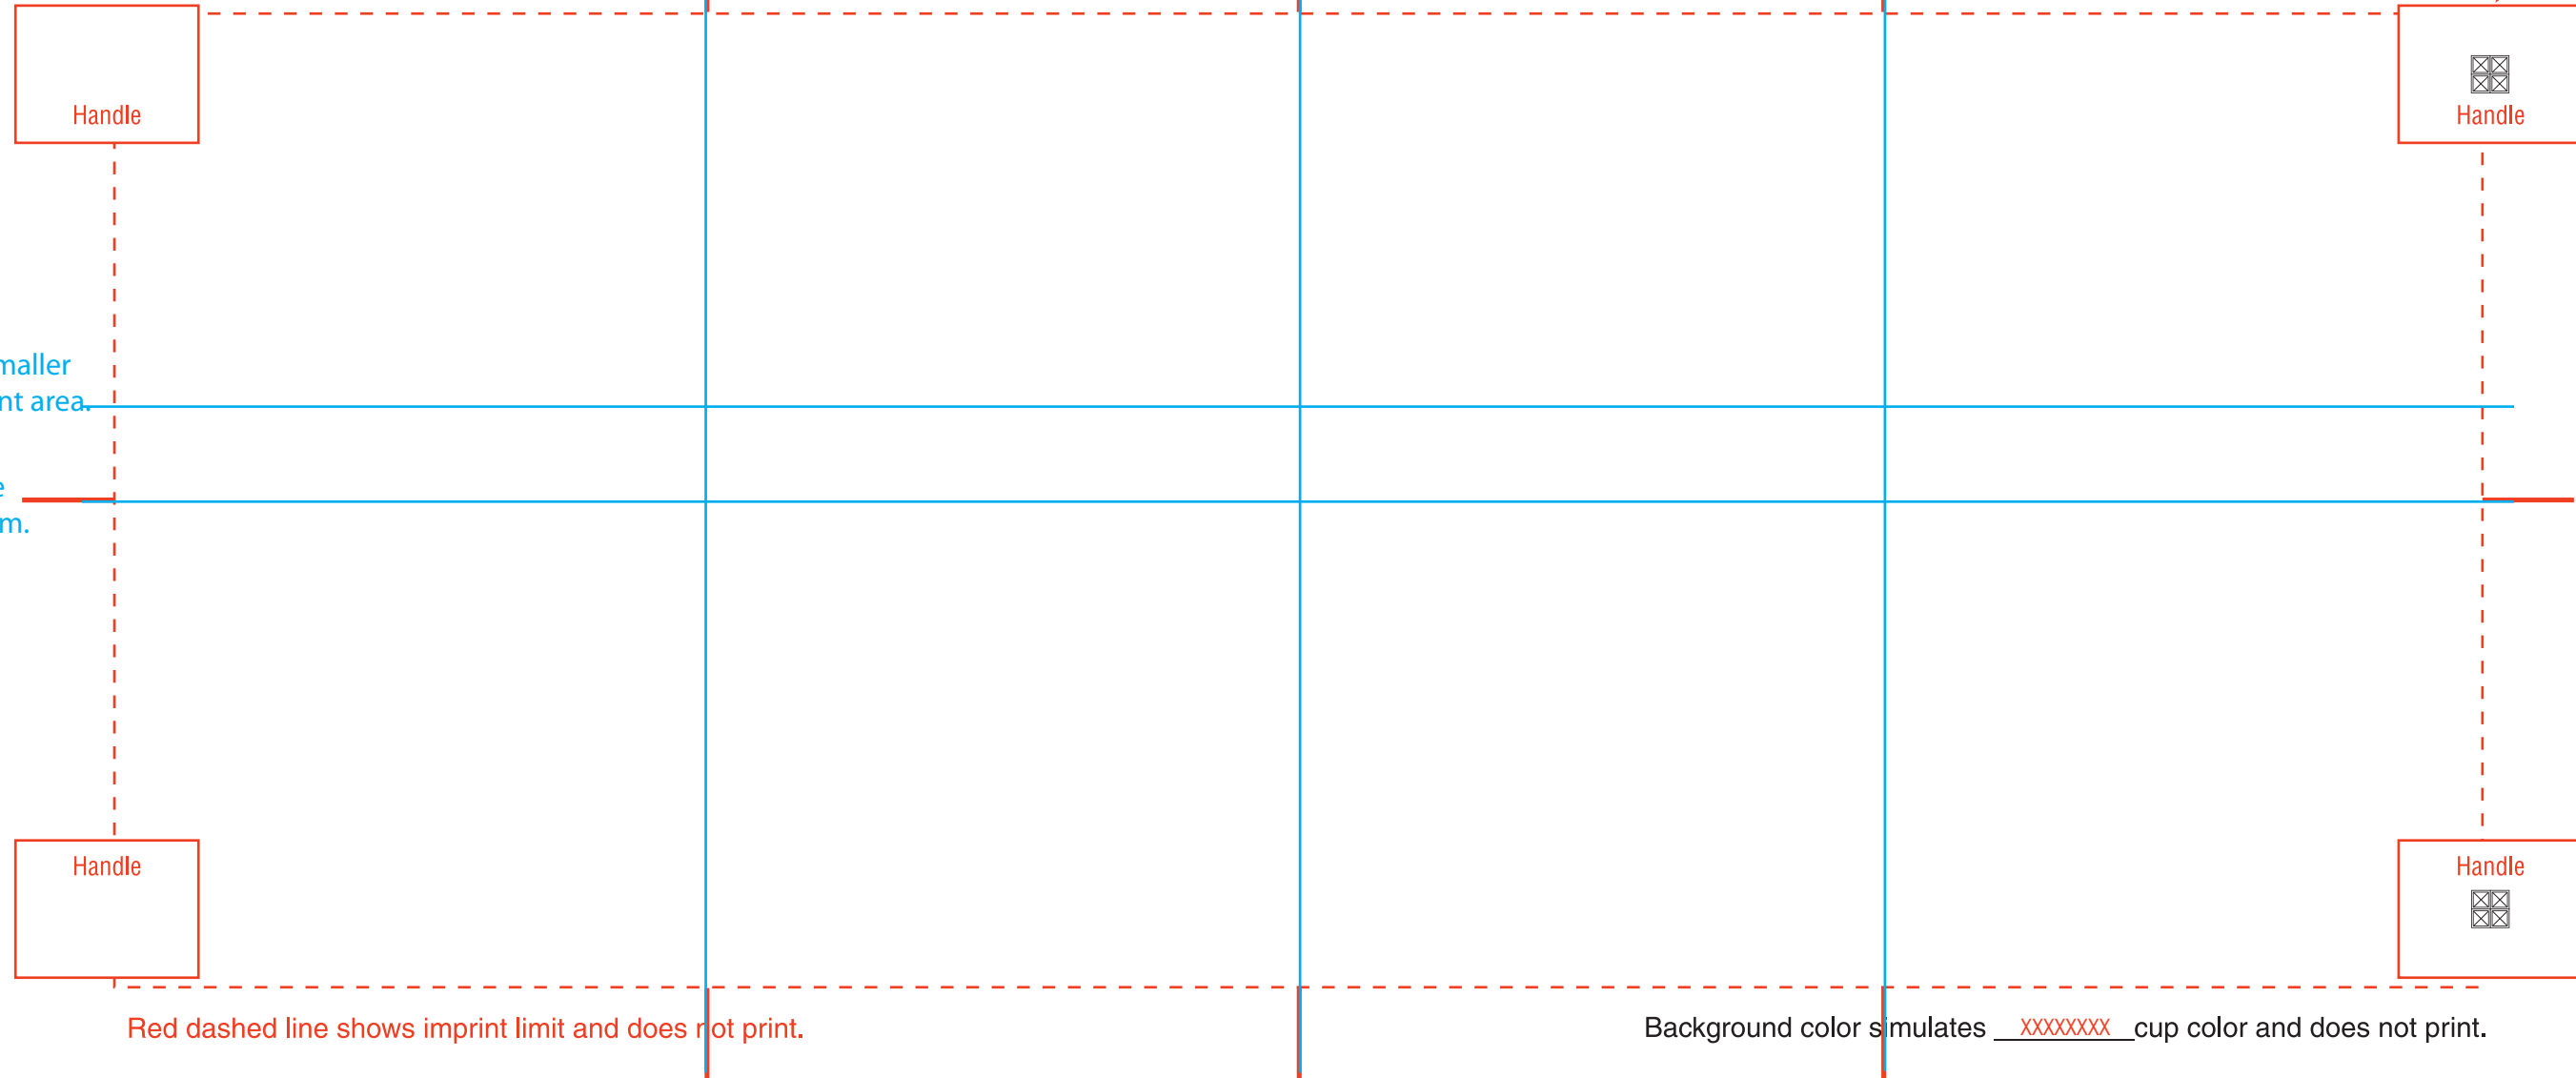

This guideline indicates the center line on the side.

This guideline indicates the center line opposite the handle.

This guideline indicates the center line on the side.

000,000.0 TM-32 0 INK COLORS: INI REP C

This product will have a gap of approximately 1/8"

TM-32 GRID

01/16/14

Dimension: 12.90" w X 5.31" h

For best results, design your art using solid spot colors. If process printing is desired you MUST contact your Whirley DrinkWorks sales representative.