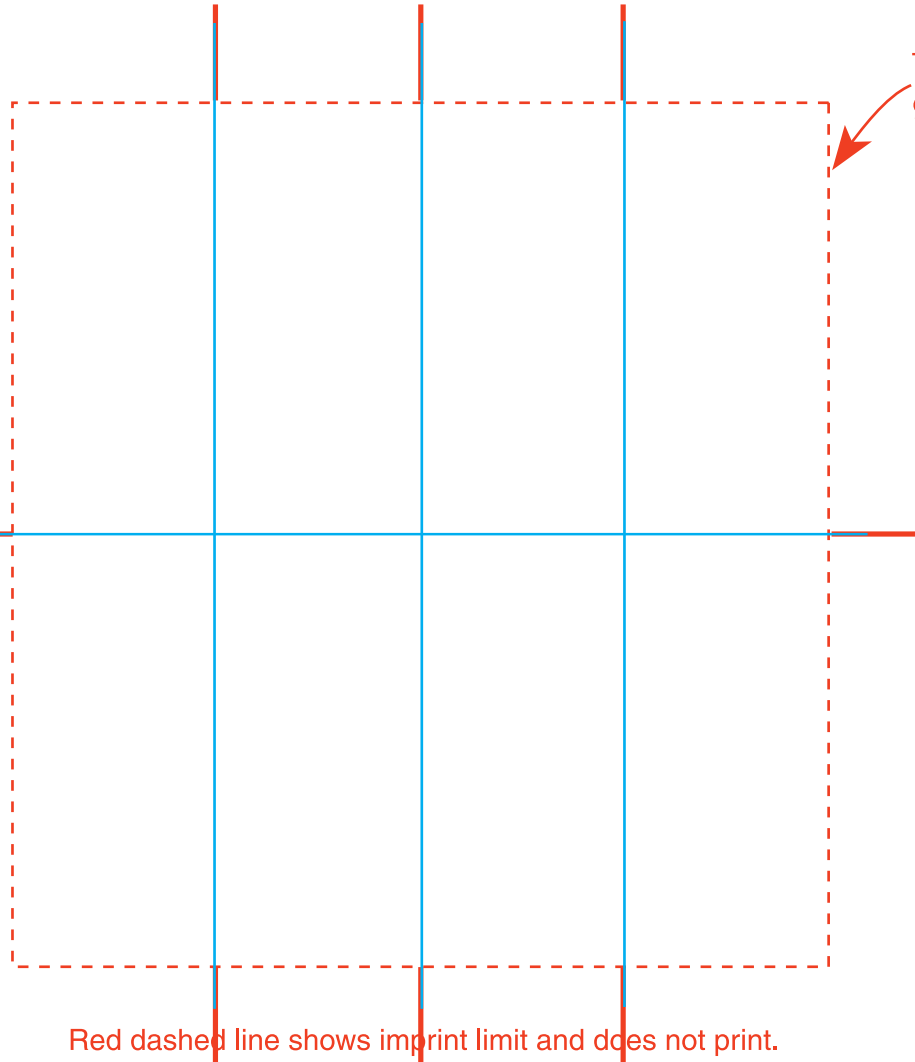

This guideline indicates the center line on the side.

This guideline indicates the center line.

This guideline indicates the center line on the side.

This guideline indicates the center line from top to bottom.

This product will have a gap of approximately 1/8"

Red dashed line shows imprint limit and does not print.

000,000.0 Y-18 0 INK COLORS: INI REP C

## Y-18 GRID

01/21/14

Dimension: 4.25" w X 4.5" h

For best results, design your art using solid spot colors. If process printing is desired you MUST contact your Whirley DrinkWorks sales representative.