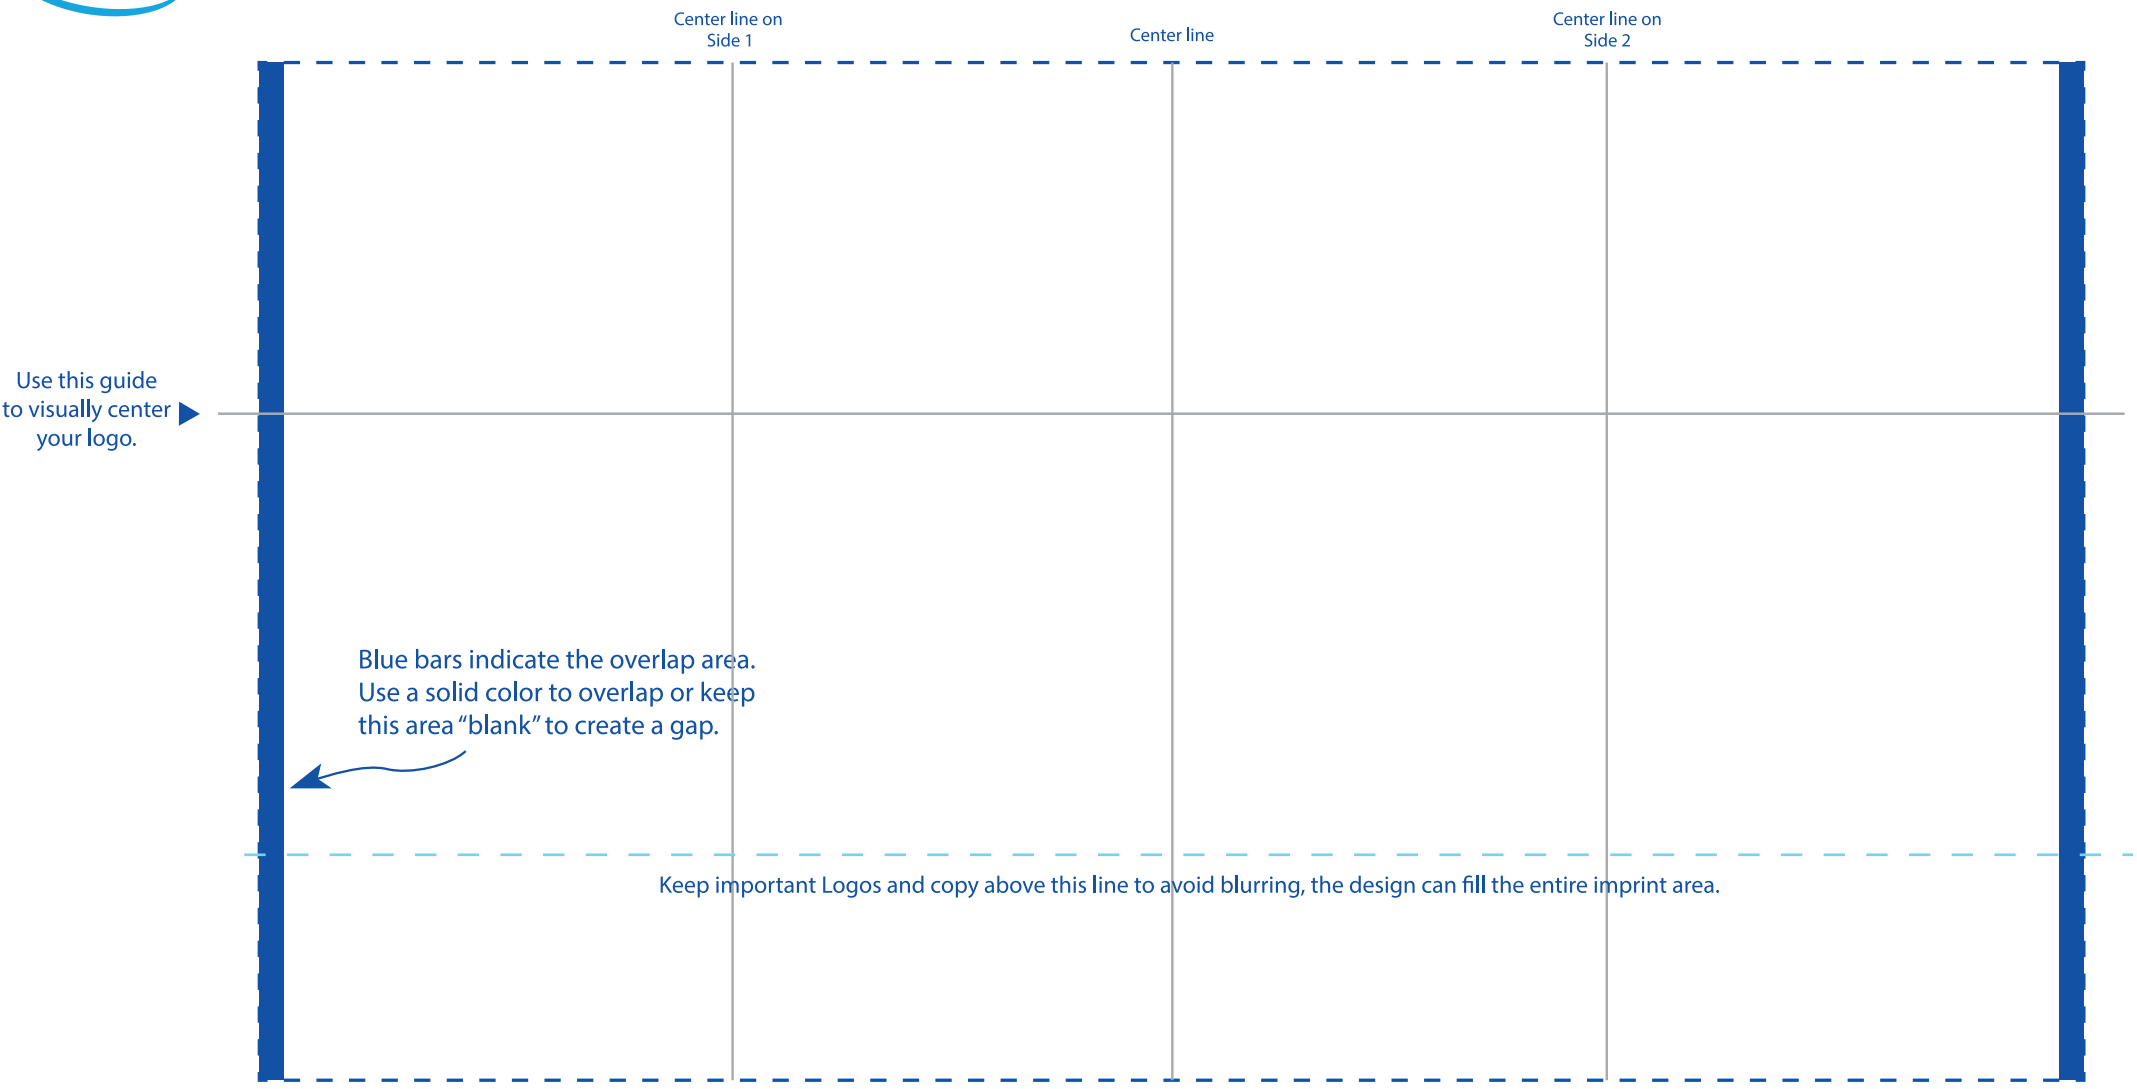

GREY LINES INDICATE GUIDES AND WILL NOT PRINT.
BLUE LINE SHOWS IMPRINT AREA AND WILL NOT PRINT.

Template Size:
9.5"w x 5.3"h

For best results, design your art using solid spot colors.
If process printing is desired you MUST contact your Salesperson.