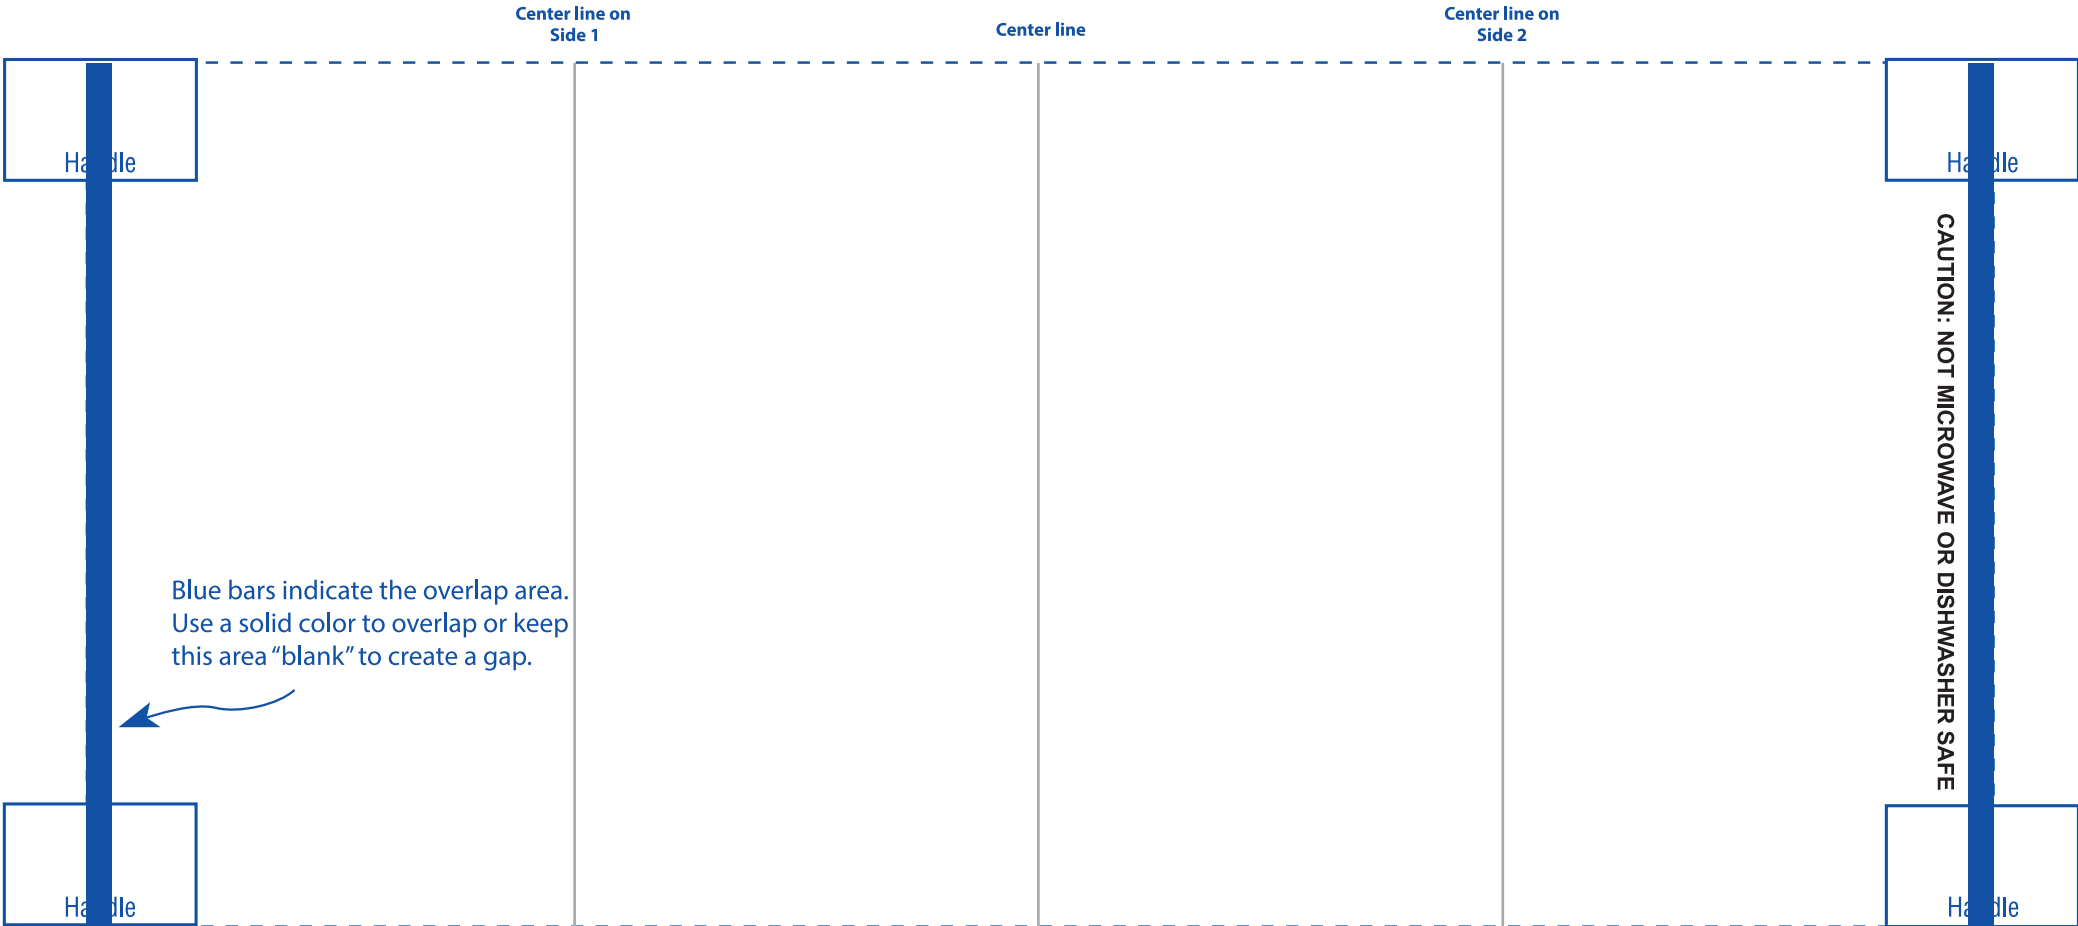

GREY LINES INDICATE GUIDES AND WILL NOT PRINT.  
BLUE LINE SHOWS IMPRINT AND WILL NOT PRINT.  
HANDLE MARKERS CAN BE REMOVED IF NOT ORDERING A HANDLED PRODUCT.

Template Size:  
9.93"w x 4.5"h

For best results, design your art using solid spot colors.  
If process printing is desired you MUST contact your Salesperson.