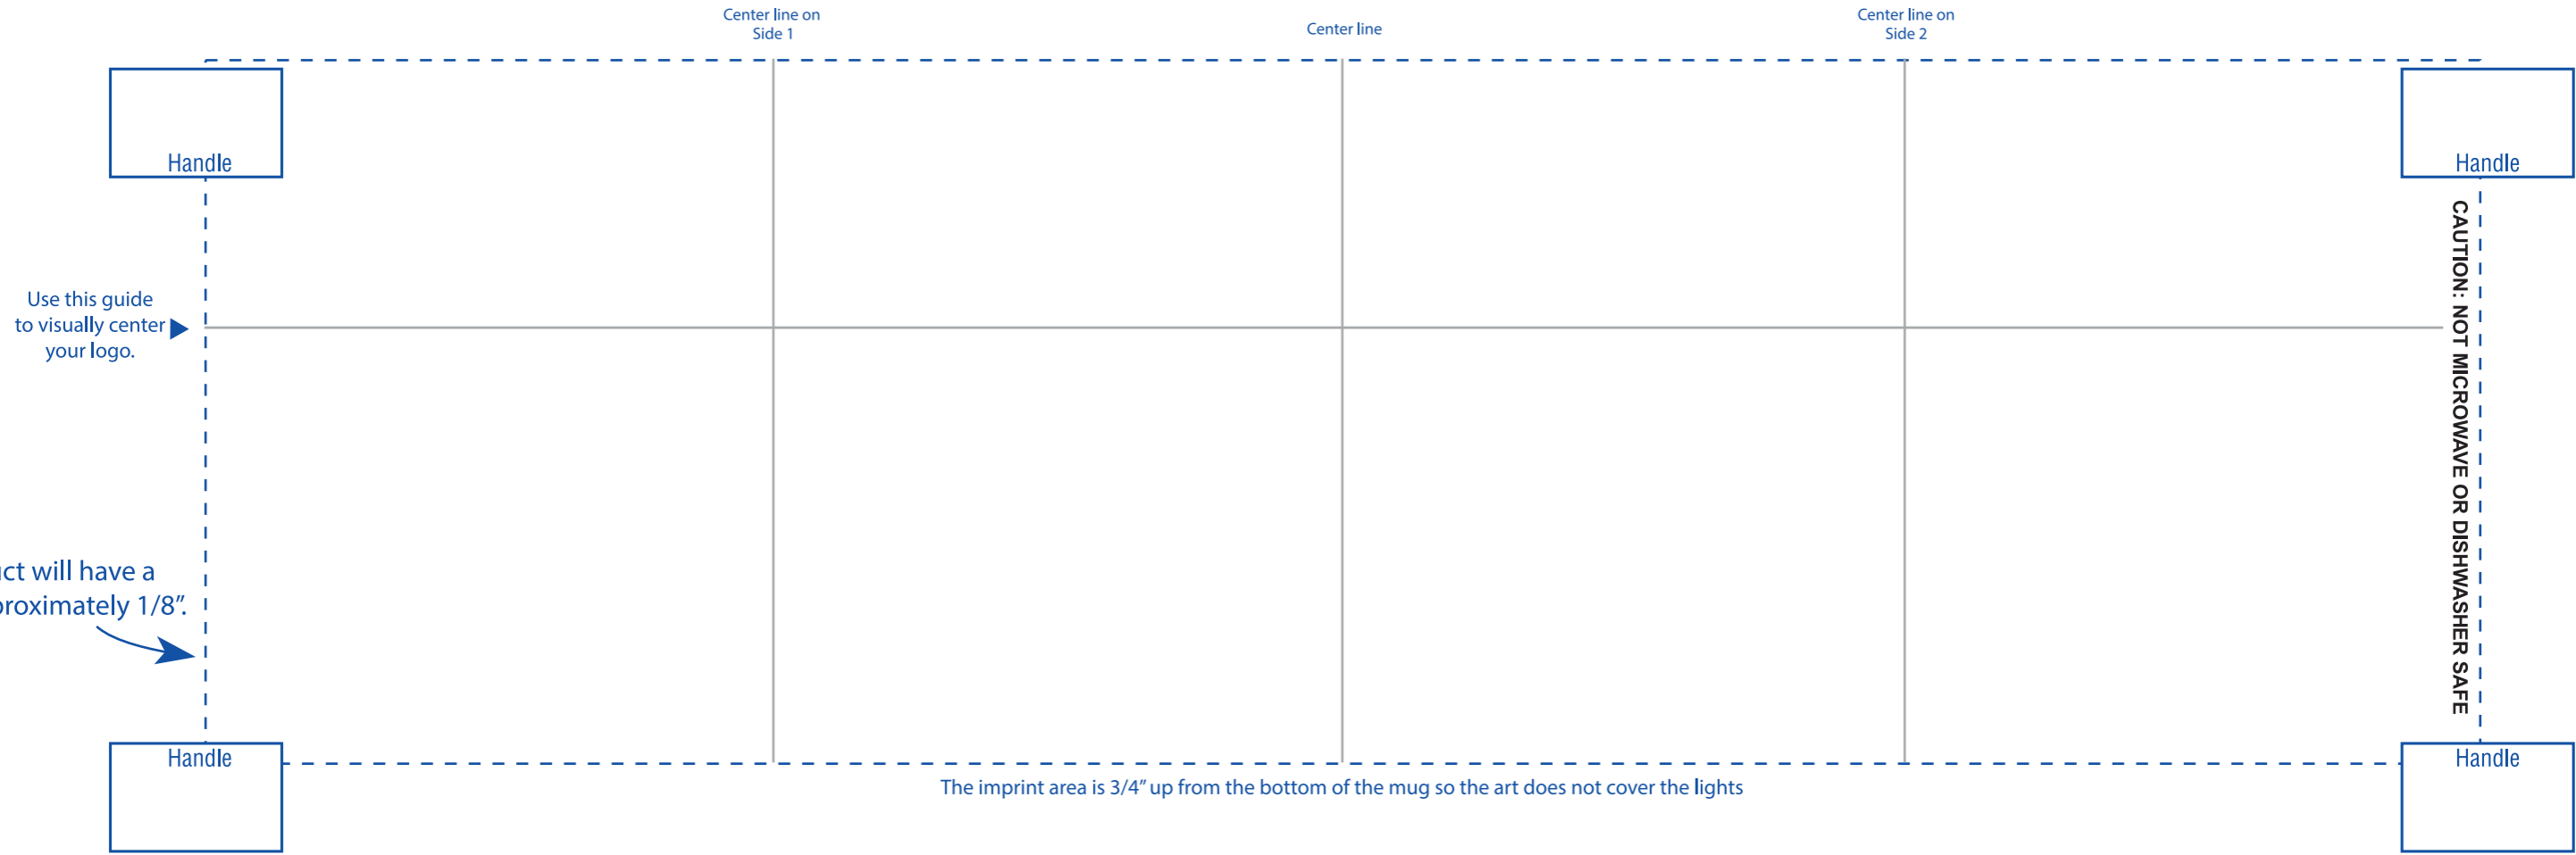

GREY LINES INDICATE GUIDES AND WILL NOT PRINT.  
BLUE LINE SHOWS IMPRINT AND WILL NOT PRINT.  
HANDLE MARKERS CAN BE REMOVED IF NOT ORDERING A HANDLED PRODUCT.

Template Size:  
13.26"w x 4.11"h

For best results, design your art using solid spot colors.  
If process printing is desired you **MUST** contact your Salesperson.